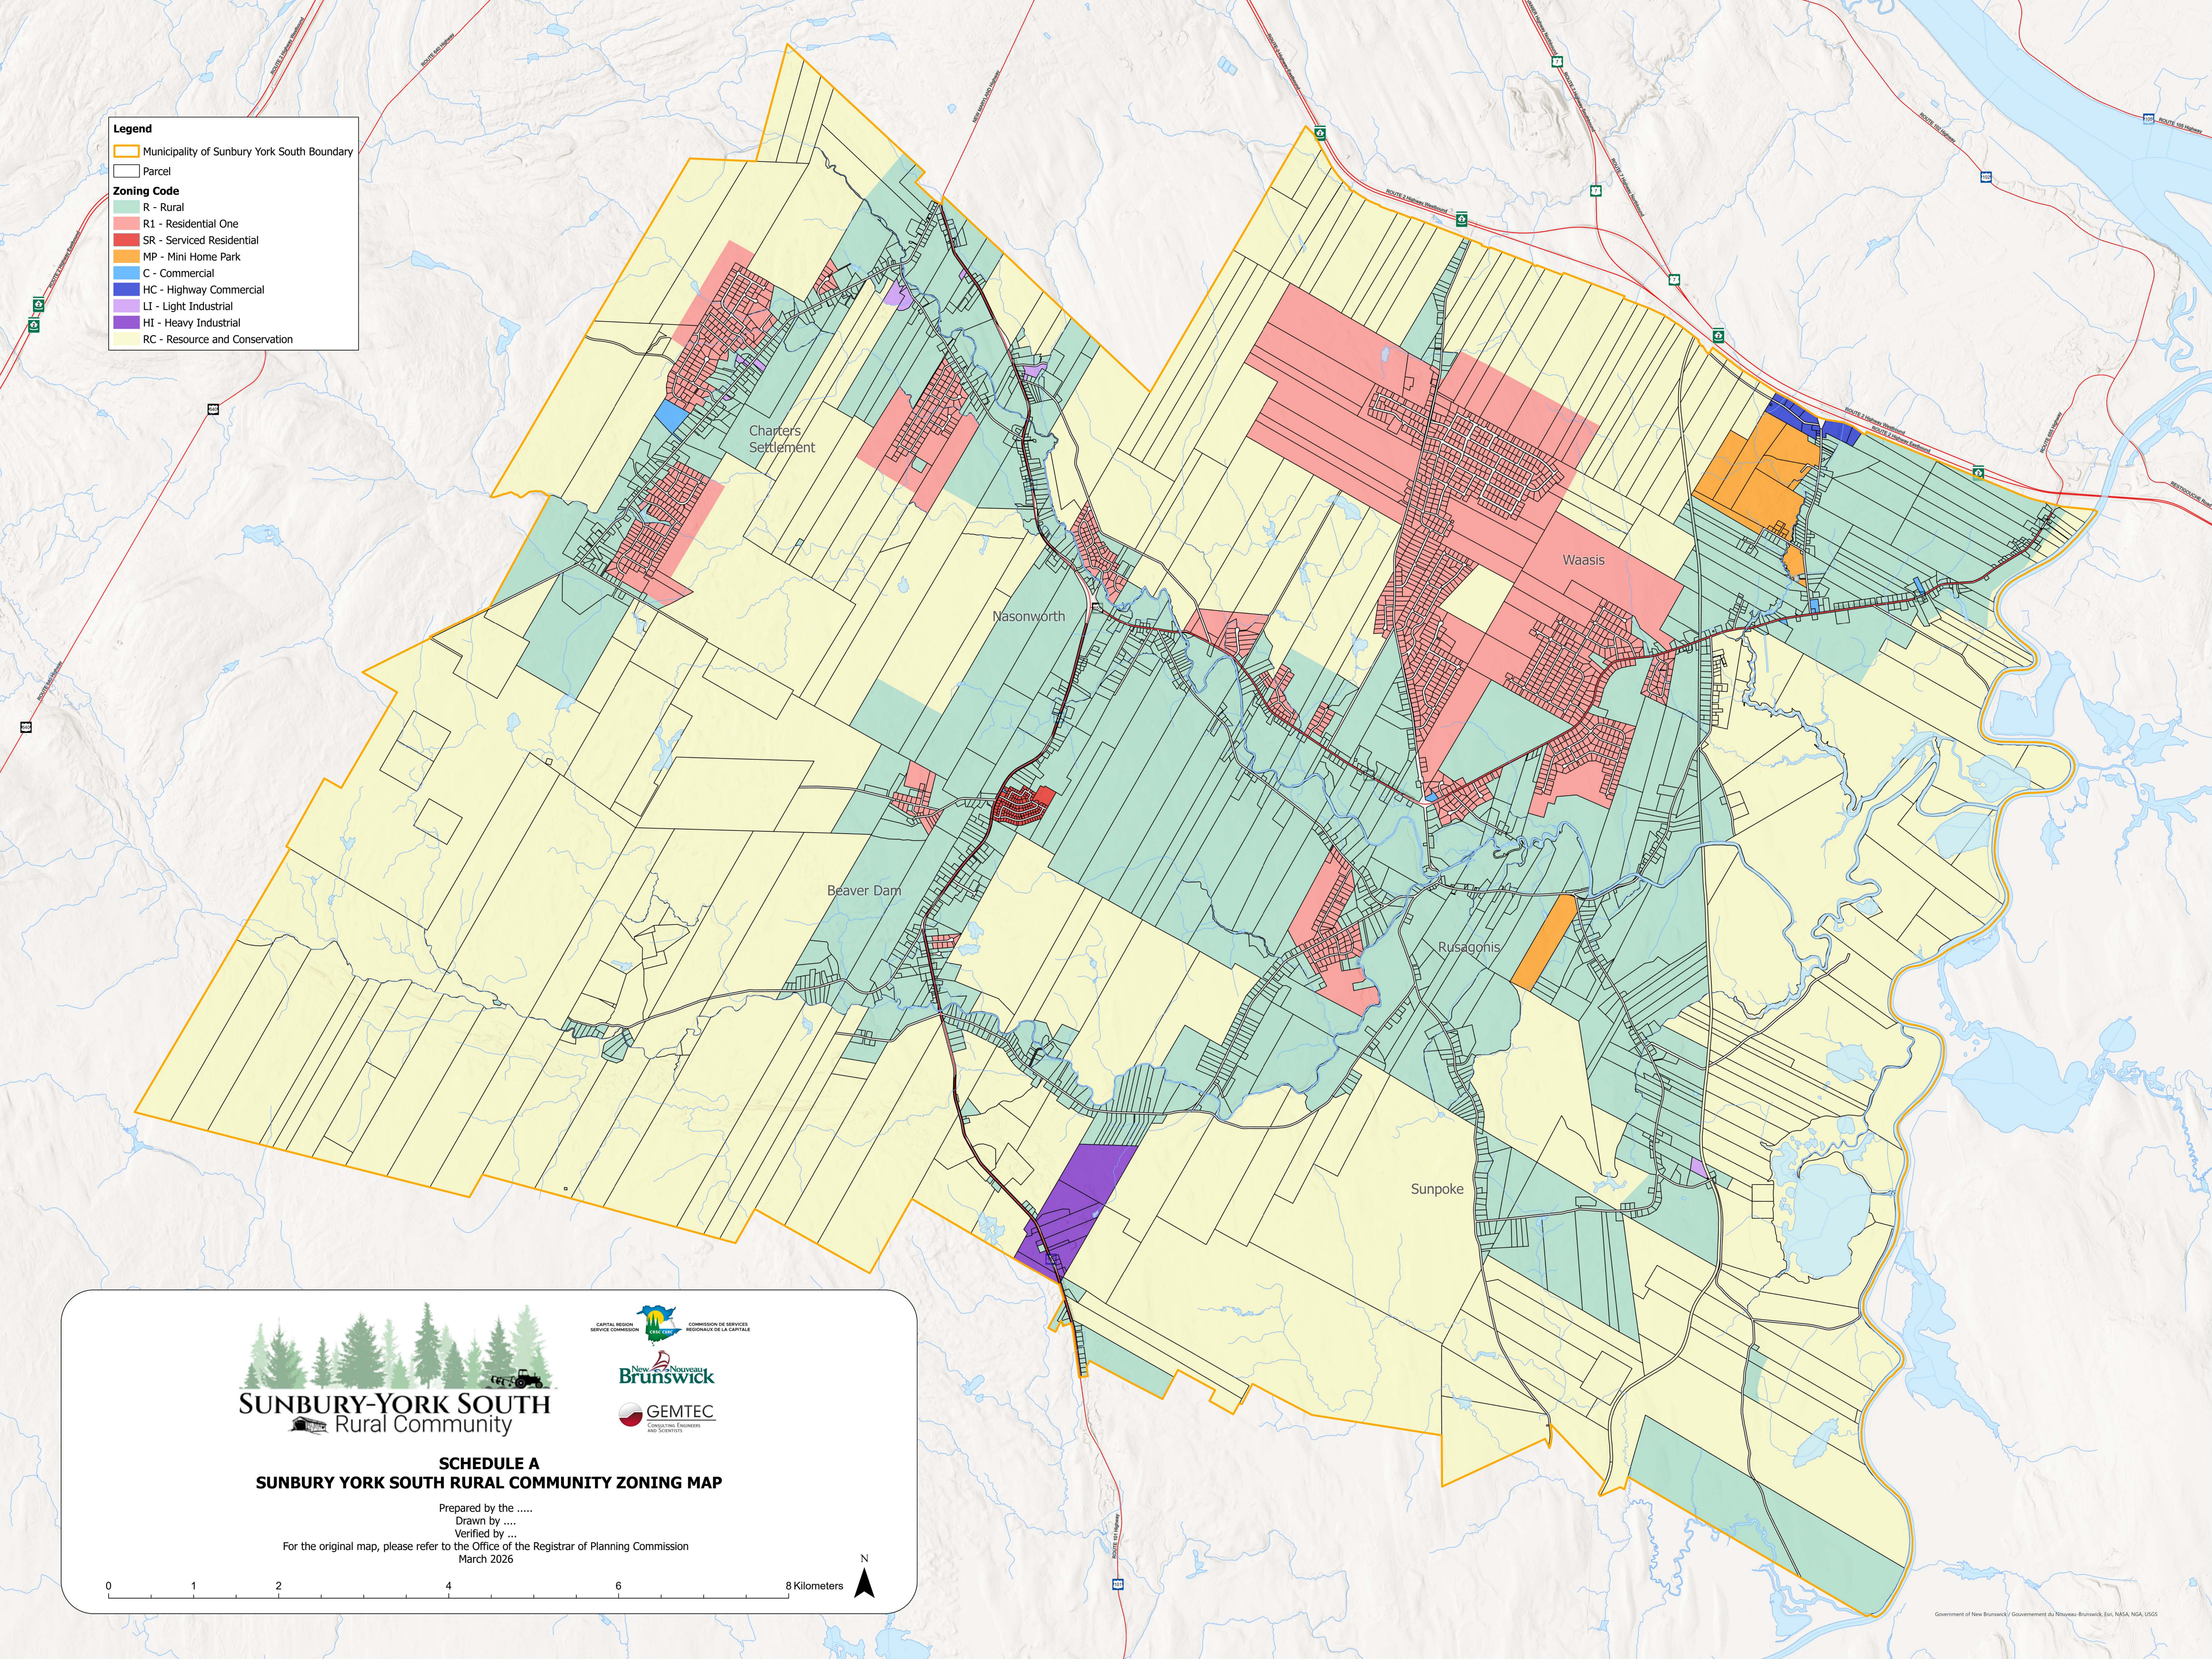

Legend

- Municipality of Sunbury York South Boundary
- Parcel
- Zoning Code**
- R - Rural
- R1 - Residential One
- SR - Serviced Residential
- MP - Mini Home Park
- C - Commercial
- HC - Highway Commercial
- LI - Light Industrial
- HI - Heavy Industrial
- RC - Resource and Conservation

**SCHEDULE A
SUNBURY YORK SOUTH RURAL COMMUNITY ZONING MAP**

Prepared by the
 Drawn by
 Verified by ...
 For the original map, please refer to the Office of the Registrar of Planning Commission
 March 2026